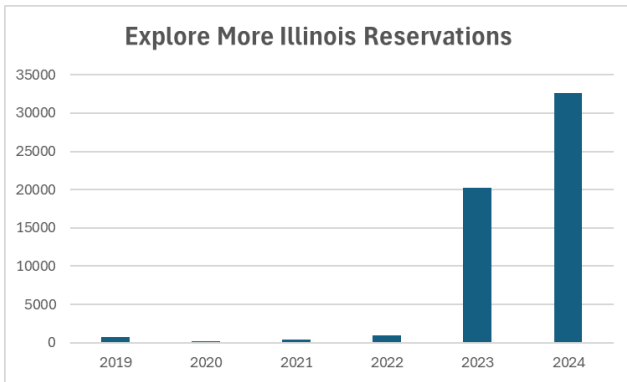

RESERVATIONS

TOP OVERALL ATTRACTIONS IN 2024

1. Griffin Museum of Science and Industry (Chicago)
2. Art Institute of Chicago*
3. Chicago Academy of Sciences Peggy Notebaert Museum (Chicago)
4. Brookfield Zoo Chicago*
5. Field Museum*
6. Chicago Botanical Garden (Glencoe)
7. Chicago Children’s Museum
8. DuPage Children’s Museum (Naperville)
9. Museum of Contemporary Art (Chicago)
10. Lincoln Park Zoo (Chicago)

TOP OVERALL ATTRACTIONS IN 2024 OUTSIDE OF COOK COUNTY

1. DuPage Children’s Museum (Naperville)
2. Volo Museum
3. Peoria Riverfront Museum*
4. Abraham Lincoln Presidential Library and Museum (Springfield)
5. Anderson Japanese Gardens (Rockford)
6. Discovery Center Museum (Rockford)
7. Peoria Park District PlayHouse Children’s Museum
8. Children’s Discovery Museum (Normal)
9. Dinosaur Discovery Museum (Kenosha, WI)
10. Exploration Station (Bourbonnais)

TOP ELEVEN LIBRARIES IN 2024 BY RESERVATIONS

1. Chicago Public Library (26,717)
2. Arlington Heights Memorial Library (235)
3. Barrington Area Public Library District (151)
4. Oak Park Public Library (149)
5. Evanston Public Library (136)
6. Skokie Public Library (129)
7. Vernon Area Public Library District (124)
8. Palatine Public Library District (119)
9. Highland Park Public Library (115)
10. Indian Trails Public Library District (108)
11. Glenview Public Library (105)