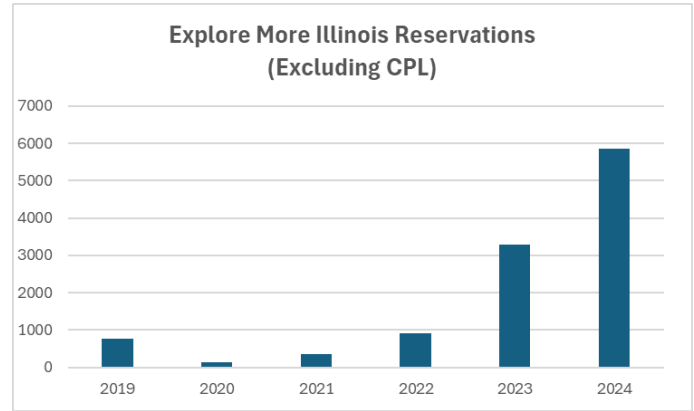

RESERVATIONS

TOP OVERALL ATTRACTIONS IN 2024

1. Griffin Museum of Science and Industry (Chicago)
2. Art Institute of Chicago*
3. Chicago Academy of Sciences Peggy Notebaert Museum (Chicago)
4. Brookfield Zoo Chicago*
5. Field Museum*
6. Chicago Botanical Garden (Glencoe)
7. Chicago Children’s Museum
8. DuPage Children’s Museum (Naperville)
9. Museum of Contemporary Art (Chicago)
10. Lincoln Park Zoo (Chicago)

TOP OVERALL ATTRACTIONS IN 2024 OUTSIDE OF COOK COUNTY

1. DuPage Children’s Museum (Naperville)
2. Volo Museum
3. Peoria Riverfront Museum*
4. Abraham Lincoln Presidential Library and Museum (Springfield)
5. Anderson Japanese Gardens (Rockford)
6. Discovery Center Museum (Rockford)
7. Peoria Park District PlayHouse Children’s Museum
8. Children’s Discovery Museum (Normal)
9. Dinosaur Discovery Museum (Kenosha, WI)
10. Exploration Station (Bourbonnais)

TOP ELEVEN LIBRARIES IN 2024 BY RESERVATIONS

1. Chicago Public Library (26,717)
2. Arlington Heights Memorial Library (235)
3. Barrington Area Public Library District (151)
4. Oak Park Public Library (149)
5. Evanston Public Library (136)
6. Skokie Public Library (129)
7. Vernon Area Public Library District (124)
8. Palatine Public Library District (119)
9. Highland Park Public Library (115)
10. Indian Trails Public Library District (108)
11. Glenview Public Library (105)