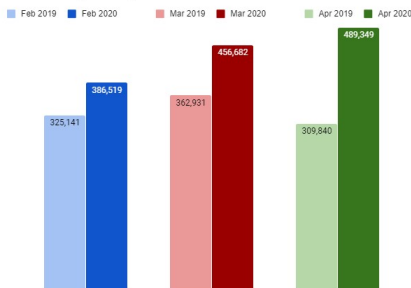

What's new?

- Impact of COVID-19 Related Closures on Library E-Content Usage analysis
  - Looked at daily e-content circulation of 7 e-content consortia in February, March, and April 2019 and 2020
  - Published the results as an OpenGov story: stories.opengov.com/railslibraries/published/wlYHq-zj_

Monthly Comparisons in E-Content Checkouts