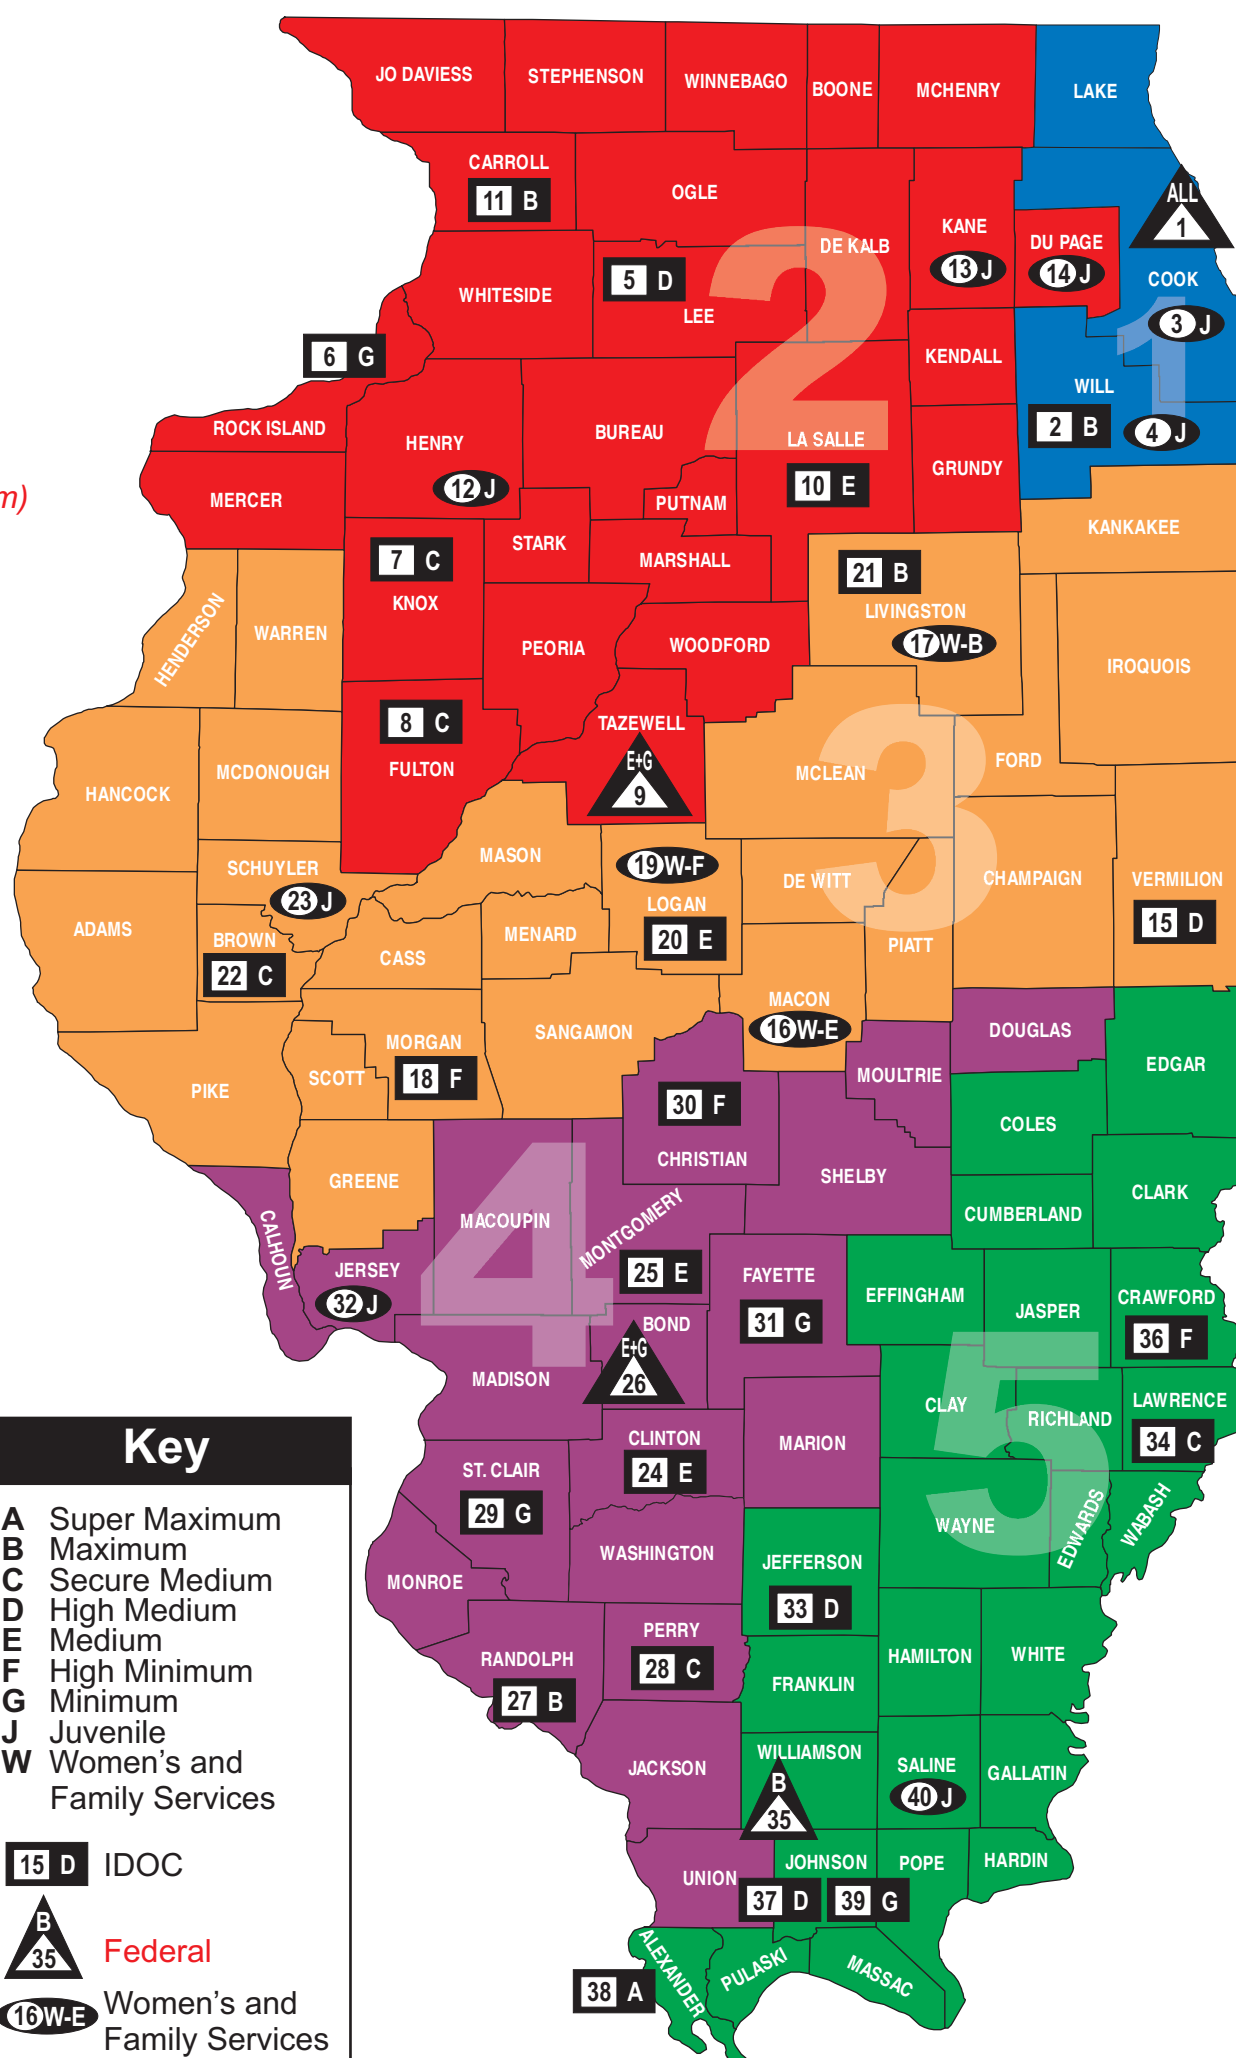

IDOC District 2

5. Dixon C.C. (High Medium)
6. East Moline C.C. (Minimum)
7. Hill C.C. (Secure Medium)
8. Illinois River C.C. (Secure Medium)
9. Pekin Federal C.C. (Medium & Minimum)
10. Sheridan C.C. (Medium)
11. Thomson C.C. (Maximum)
12. Kewanee IYC (Juvenile)
13. St. Charles IYC (Juvenile)
14. Warrenville IYC (Juvenile)

IDOC District 3

15. Danville C.C. (High Medium)
16. Decatur C.C. (Women's Medium)
17. Dwight C.C. (Women's Maximum)
18. Jacksonville C.C. (High Minimum)
19. Lincoln C.C. (Women's High Minimum)
20. Logan C.C. (Medium)
21. Pontiac C.C. (Maximum)
22. Western IL C.C. (Secure Medium)
23. Rushville IYC (Juvenile)

IDOC District 4

24. Centralia C.C. (Medium)
25. Graham C.C. (Medium)
26. Greenville Federal C.C. (Medium & Minimum)
27. Menard C.C. (Maximum)
28. Pinckneyville C.C. (Secure Medium)
29. Southwestern IL C.C. (Minimum)
30. Taylorville C.C. (High Minimum)
31. Vandalia C.C. (Minimum)
32. Pere Marquette IYC (Juvenile)

IDOC District 5

33. Big Muddy River C.C. (High Medium)
34. Lawrence C.C. Secure (Medium)
35. Marion Federal C.C. (Maximum)
36. Robinson C.C. (High Minimum)
37. Shawnee C.C. (High Medium)
38. Tamms C.C. (Super Maximum)
39. Vienna C.C. (Minimum)
40. Harrisburg IYC (Juvenile)