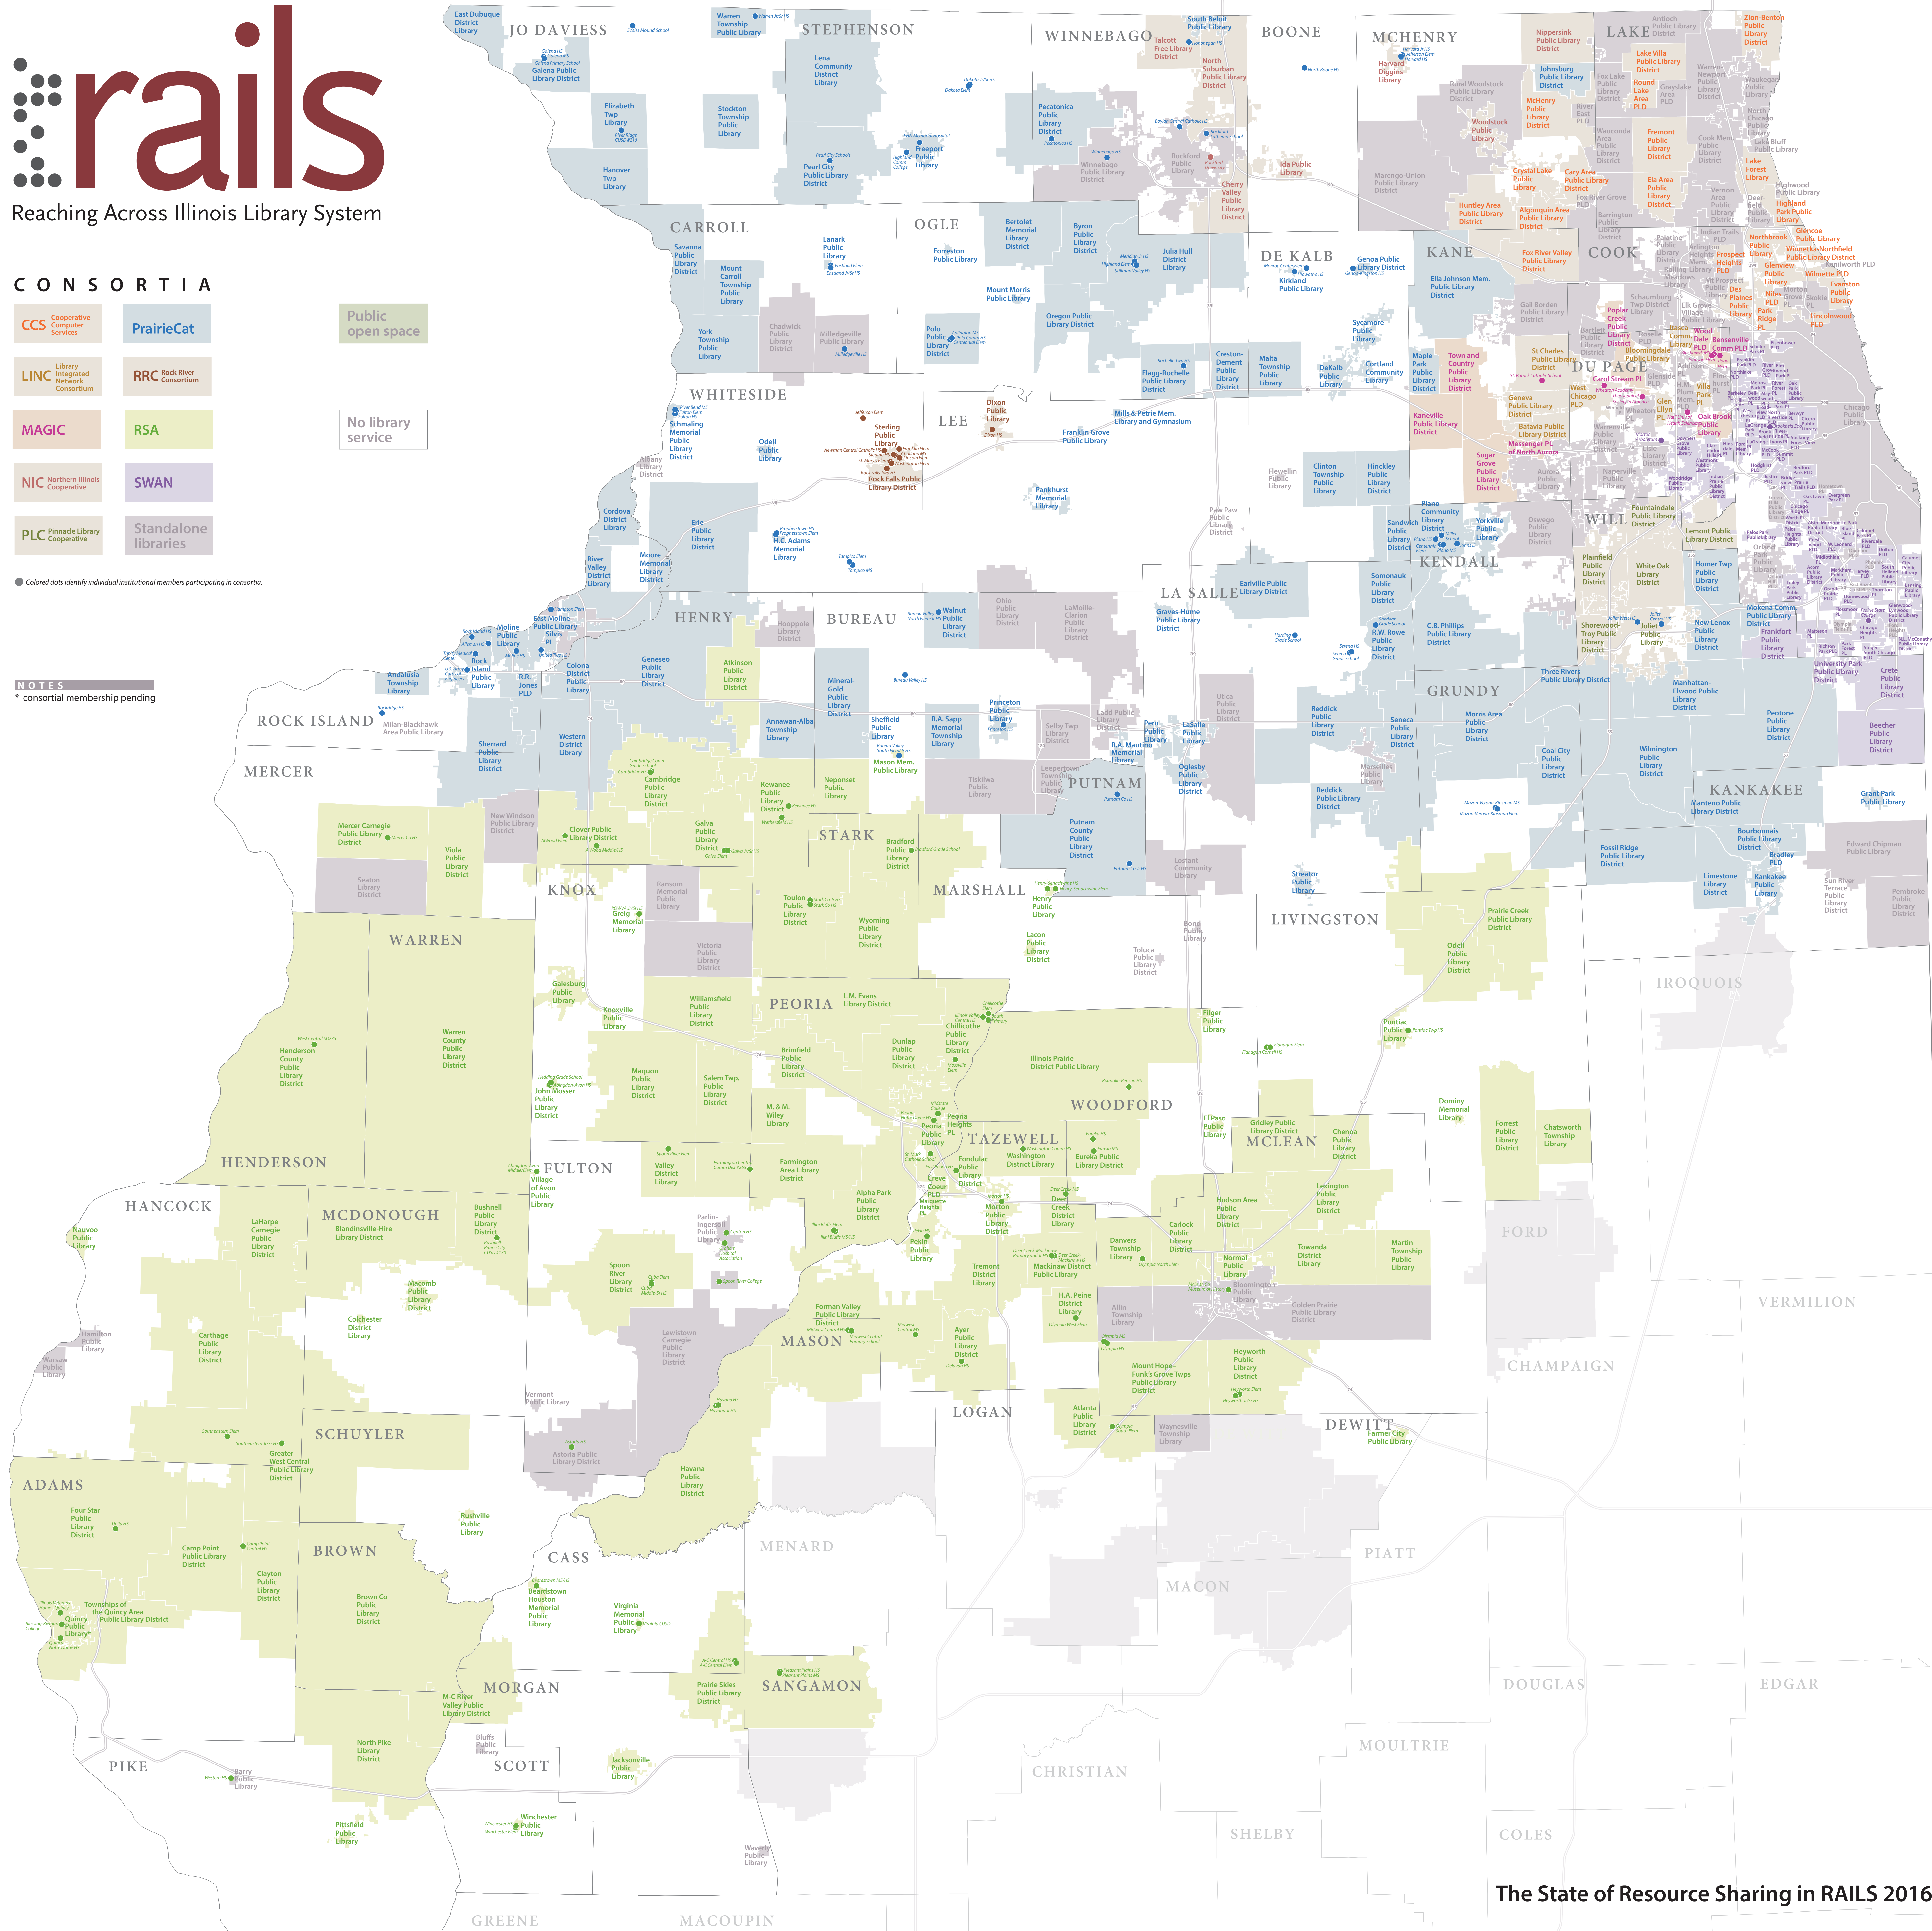

rails

Reaching Across Illinois Library System

CONSORTIA

CCS Cooperative Computer Services	PrairieCat	Public open space
LINC Library Integrated Network Consortium	RRC Rock River Consortium	No library service
MAGIC	RSA	
NIC Northern Illinois Cooperative	SWAN	
PLC Pinnacle Library Cooperative	Standalone libraries	

NOTES
* consortial membership pending

The State of Resource Sharing in RAILS 2016

Map by ChicagoCamGraphics